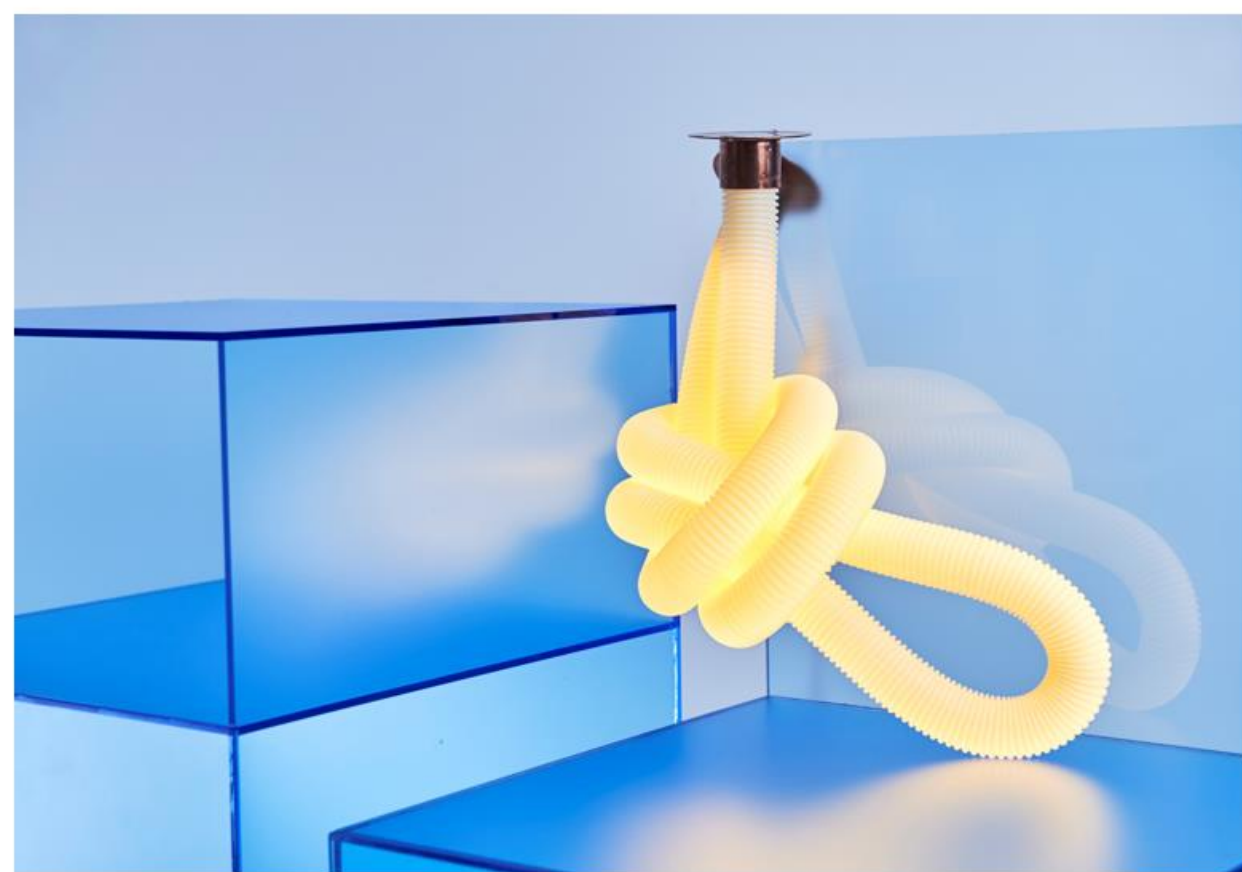

ETHEREAL
Chair Sculpture
85cm x 45cm
2023

UGLY DUCTING - SCRIBBLES
Washing Machine Hose,
LED Tube
2016

UGLY DUCTING - CORNER
Washing Machine Hose,
Copper Pipe, LED Tube
2021

UGLY DUCTING - KNOTS
Washing Machine Hose,
LED Tube
2021