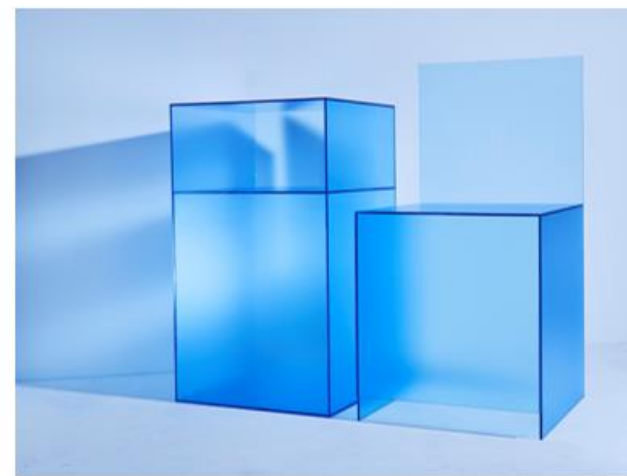

Four Letter Work
Acrylic on Canvas
150cm x 70cm
2020

Four Letter Work
Sculpture
Acrylic on MDF
150cm x 70cm
2020

I Am Not David Lee.

EXPERIMENTAL

KILOGRAMS
Stool Sculpture
40 cm by 35cm
2023

ETHEREAL
Chair Sculpture
85cm x 45cm
2023