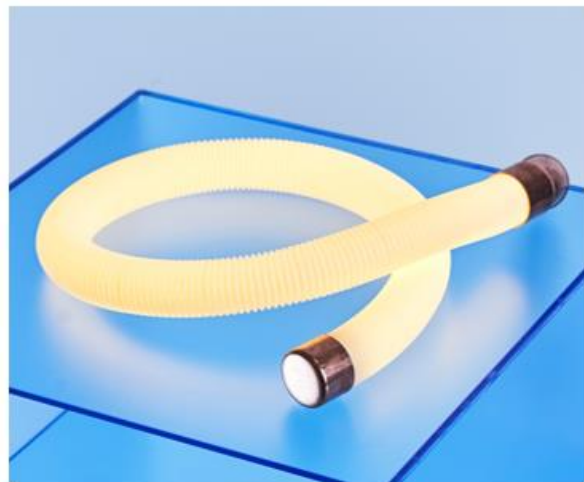

ETHEREAL
Chair Sculpture
85cm x 45cm
2023

UGLY DUCTING - SCRIBBLES
Washing Machine Hose,
LED Tube
2016

UGLY DUCTING - CORNER
Washing Machine Hose,
Copper Pipe, LED Tube
2021

UGLY DUCTING - KNOTS
Washing Machine Hose,
LED Tube
2021