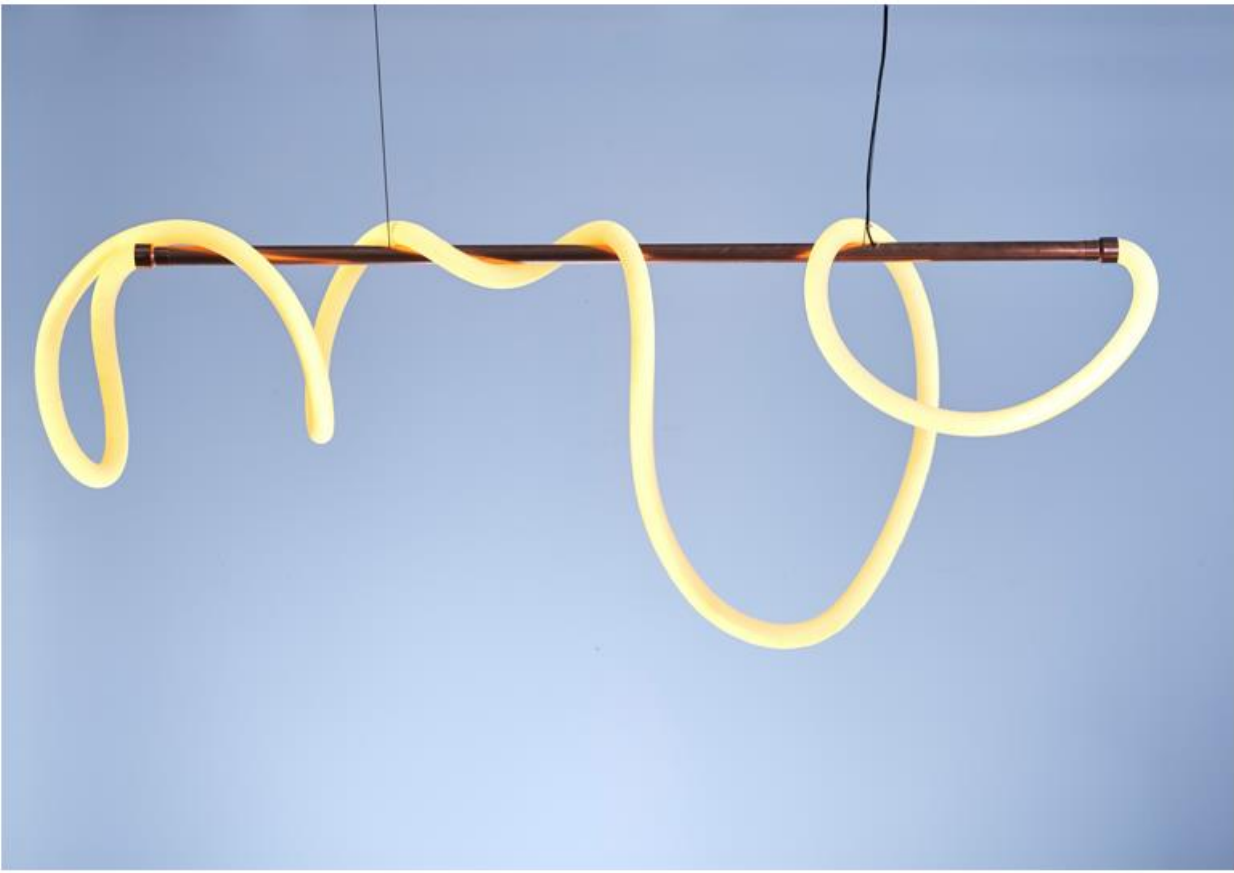

ETHEREAL
Chair Sculpture
85cm x 45cm
2023

UGLY DUCTING - SCRIBBLES
Washing Machine Hose,
LED Tube
2016

UGLY DUCTING - CORNER
Washing Machine Hose,
Copper Pipe, LED Tube
2021

UGLY DUCTING - KNOTS
Washing Machine Hose,
LED Tube
2021