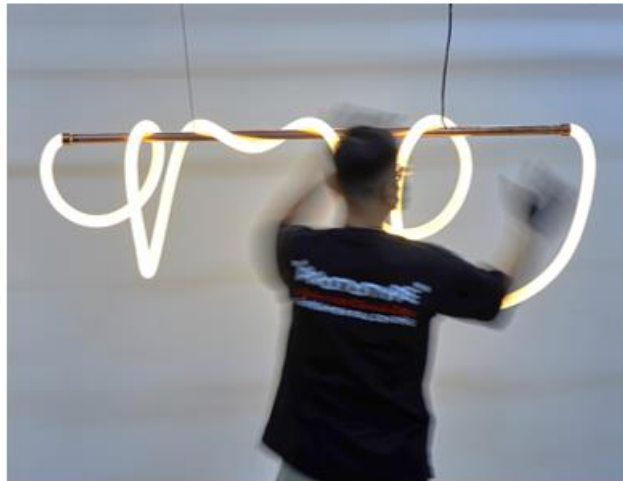

ETHEREAL
Chair Sculpture
85cm x 45cm
2023

UGLY DUCTING - SCRIBBLES
Washing Machine Hose,
LED Tube
2016

UGLY DUCTING - CORNER
Washing Machine Hose,
Copper Pipe, LED Tube
2021

UGLY DUCTING - KNOTS
Washing Machine Hose,
LED Tube
2021