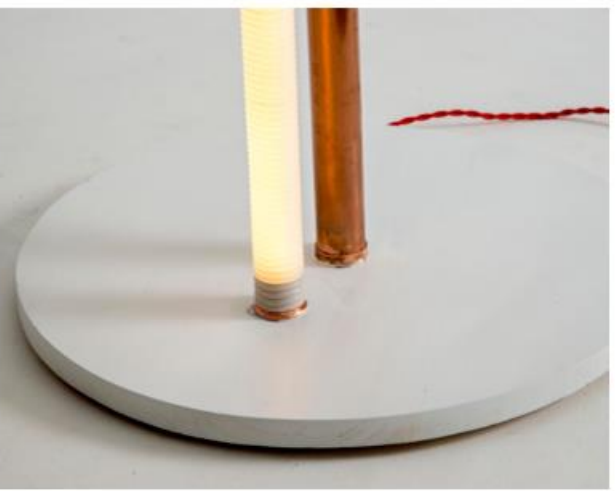

ETHEREAL
Chair Sculpture
85cm x 45cm
2023

UGLY DUCTING - SCRIBBLES
Washing Machine Hose,
LED Tube
2016

UGLY DUCTING - CORNER
Washing Machine Hose,
Copper Pipe, LED Tube
2021

UGLY DUCTING - KNOTS
Washing Machine Hose,
LED Tube
2021