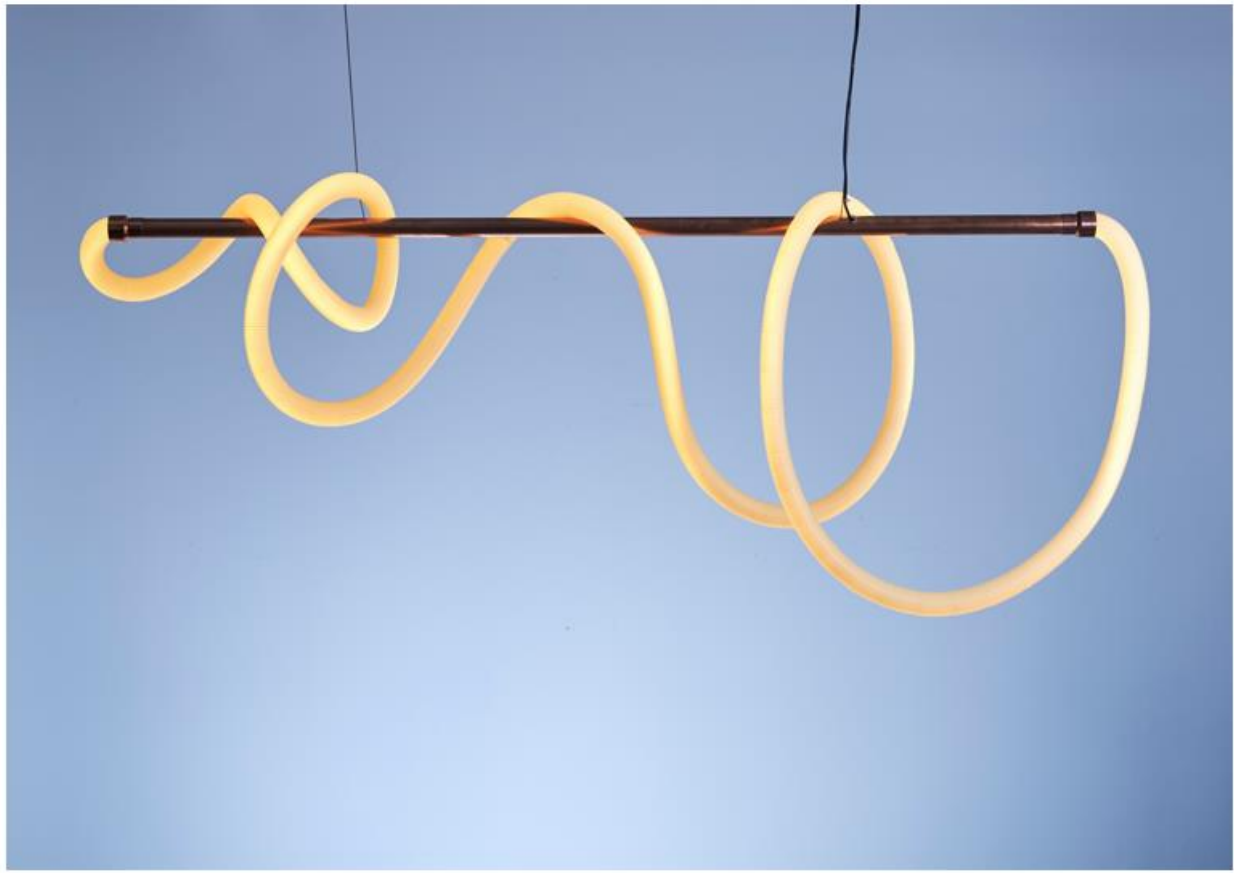

ETHEREAL
Chair Sculpture
85cm x 45cm
2023

UGLY DUCTING - SCRIBBLES
Washing Machine Hose,
LED Tube
2016

UGLY DUCTING - CORNER
Washing Machine Hose,
Copper Pipe, LED Tube
2021

UGLY DUCTING - KNOTS
Washing Machine Hose,
LED Tube
2021