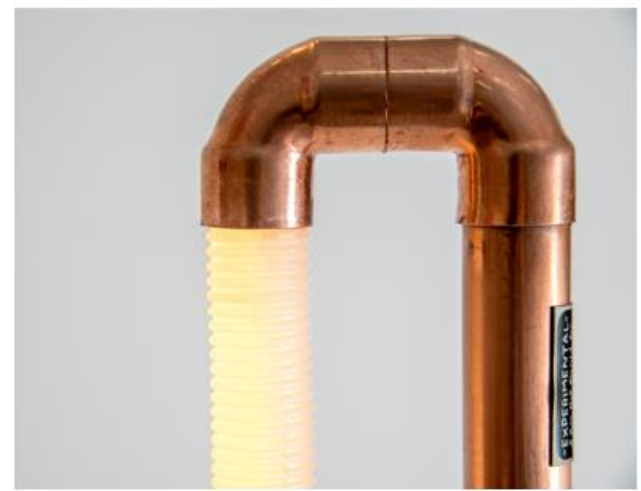

ETHEREAL
Chair Sculpture
85cm x 45cm
2023

UGLY DUCTING - SCRIBBLES
Washing Machine Hose,
LED Tube
2016

UGLY DUCTING - CORNER
Washing Machine Hose,
Copper Pipe, LED Tube
2021

UGLY DUCTING - KNOTS
Washing Machine Hose,
LED Tube
2021