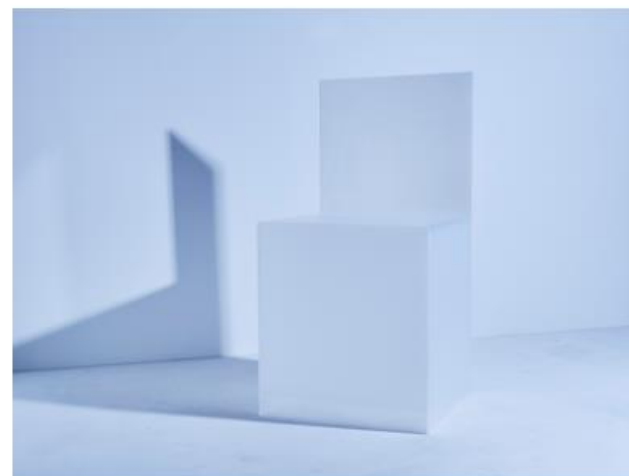

Four Letter Work
Acrylic on Canvas
150cm x 70cm
2020

Four Letter Work
Sculpture
Acrylic on MDF
150cm x 70cm
2020

I Am Not David Lee.

EXPERIMENTAL

KILOGRAMS
Stool Sculpture
40 cm by 35cm
2023

ETHEREAL
Chair Sculpture
85cm x 45cm
2023